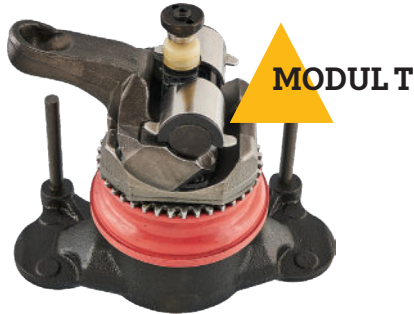

**≡ X 2020400 COMPLETE ADJUSTING
MECANISM**

401114, LRT8324, 092074,
79759, CT6900, 081060124