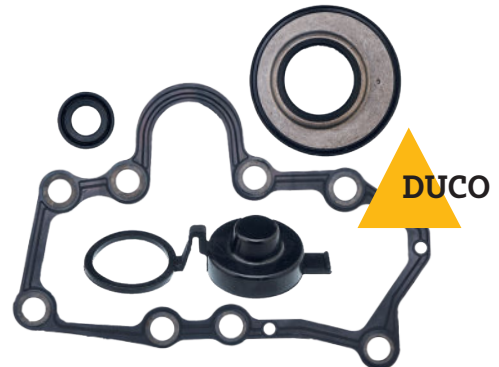

etrifix 2020306 CAP SCREW

LRT7551

DUCO

etrifix 2020307 GASKETS SET

371107, LRT7030, SJ4105, 095678,
55823, 3092269, 081020274

EX 2020308 REPAIR SET

352107, LRT7038, MCK1118, 095630,
54556, 85102092, 081020234