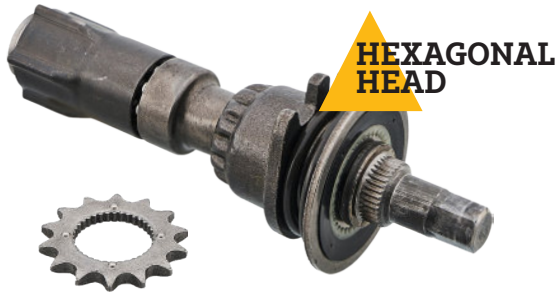

2020000 ADJUSTING MECHANISM

102101, 102108, LRT5120, 096032, 57163, GW250, BK46002102101, BK46002, 4K029, 3K029, ST5041, 081010149