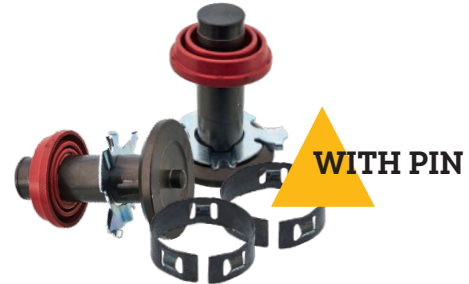

EX 2020502 LEVER

507106, 093324, 79338,
CRK275, 081070113

EX 2020503 LEVER HALF ROLLER BEARINGS SET

508101, 096815, 79341,
CRK277, CT2628, 081070115

etrifix 2020504 MECHANISM COVER

510101, LRT8423, 096810, 79333,
CRK279, CT2614, 081070106