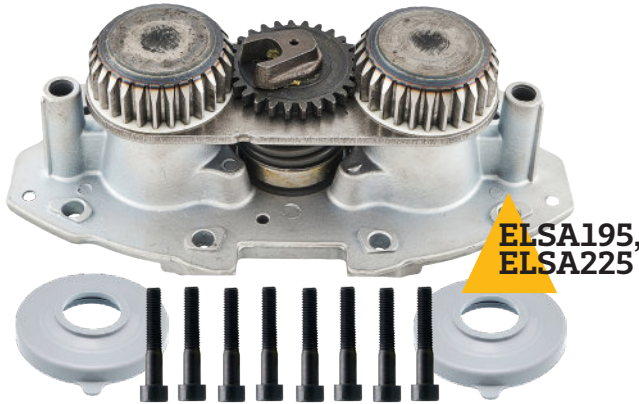

081030968

≡ X 2020212 ADJUSTING MECHANISM

201114,
081030243

≡ X 2020213 GASKET AND SEAL SET

256108, LRT6018, 096802,
79236, 081030151

≡ X 2020214 ADJUSTING MECHANISM

201108,
081030197

EX 2020300 COMPLETE REPAIR SET